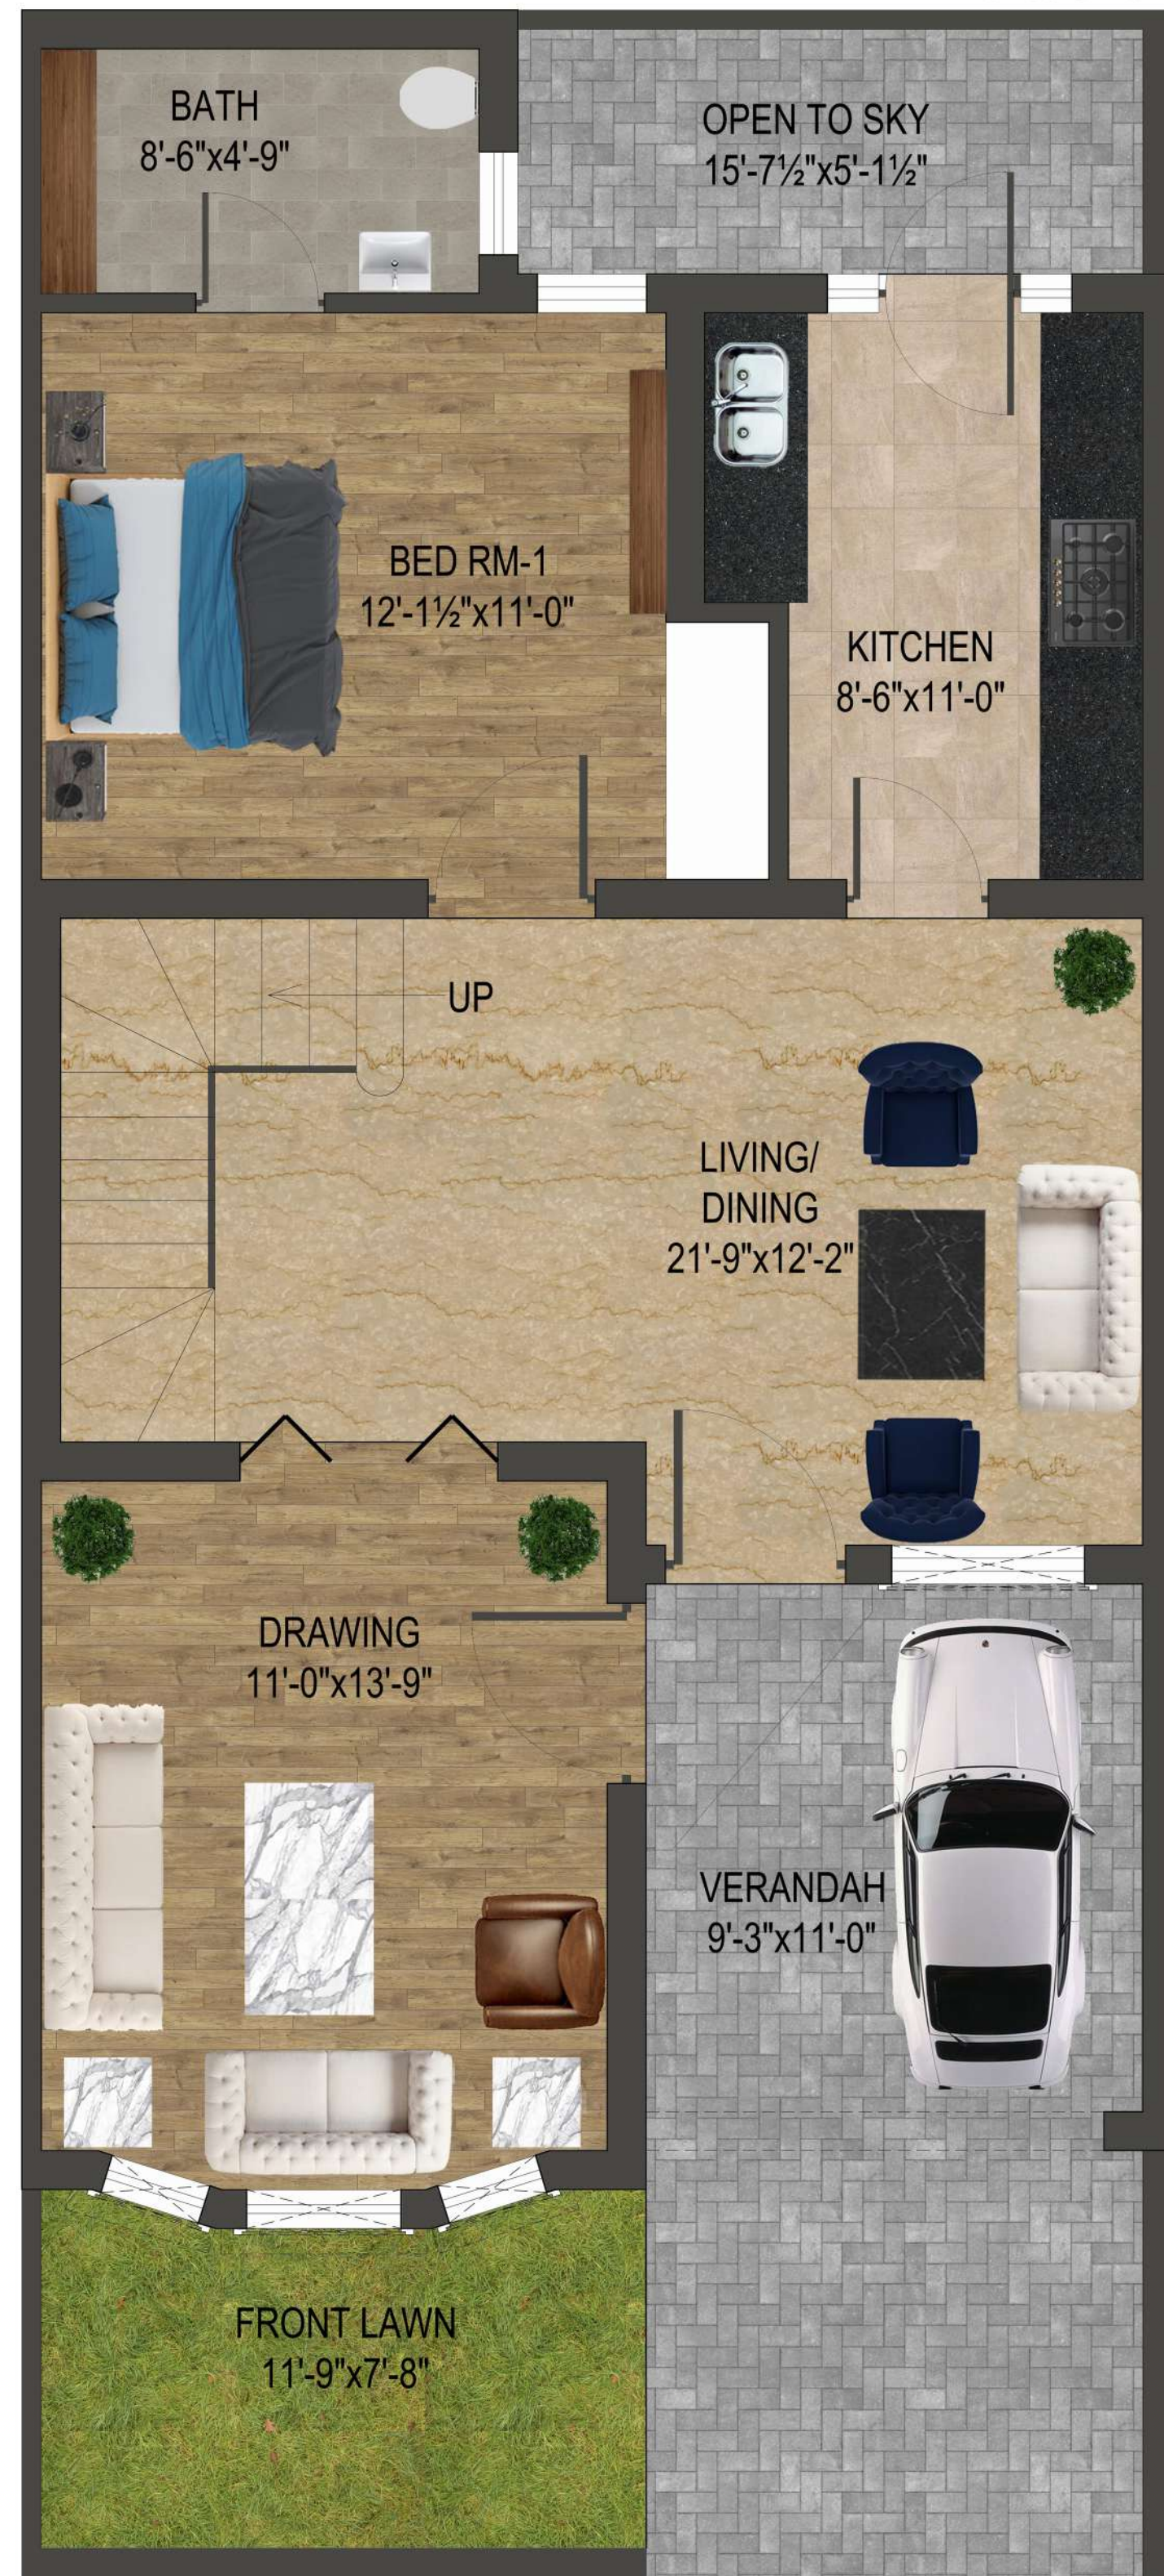

# 5 MARLA VILLA

AREA: 1562 SQ. FT

GROUND FLOOR

FIRST FLOOR